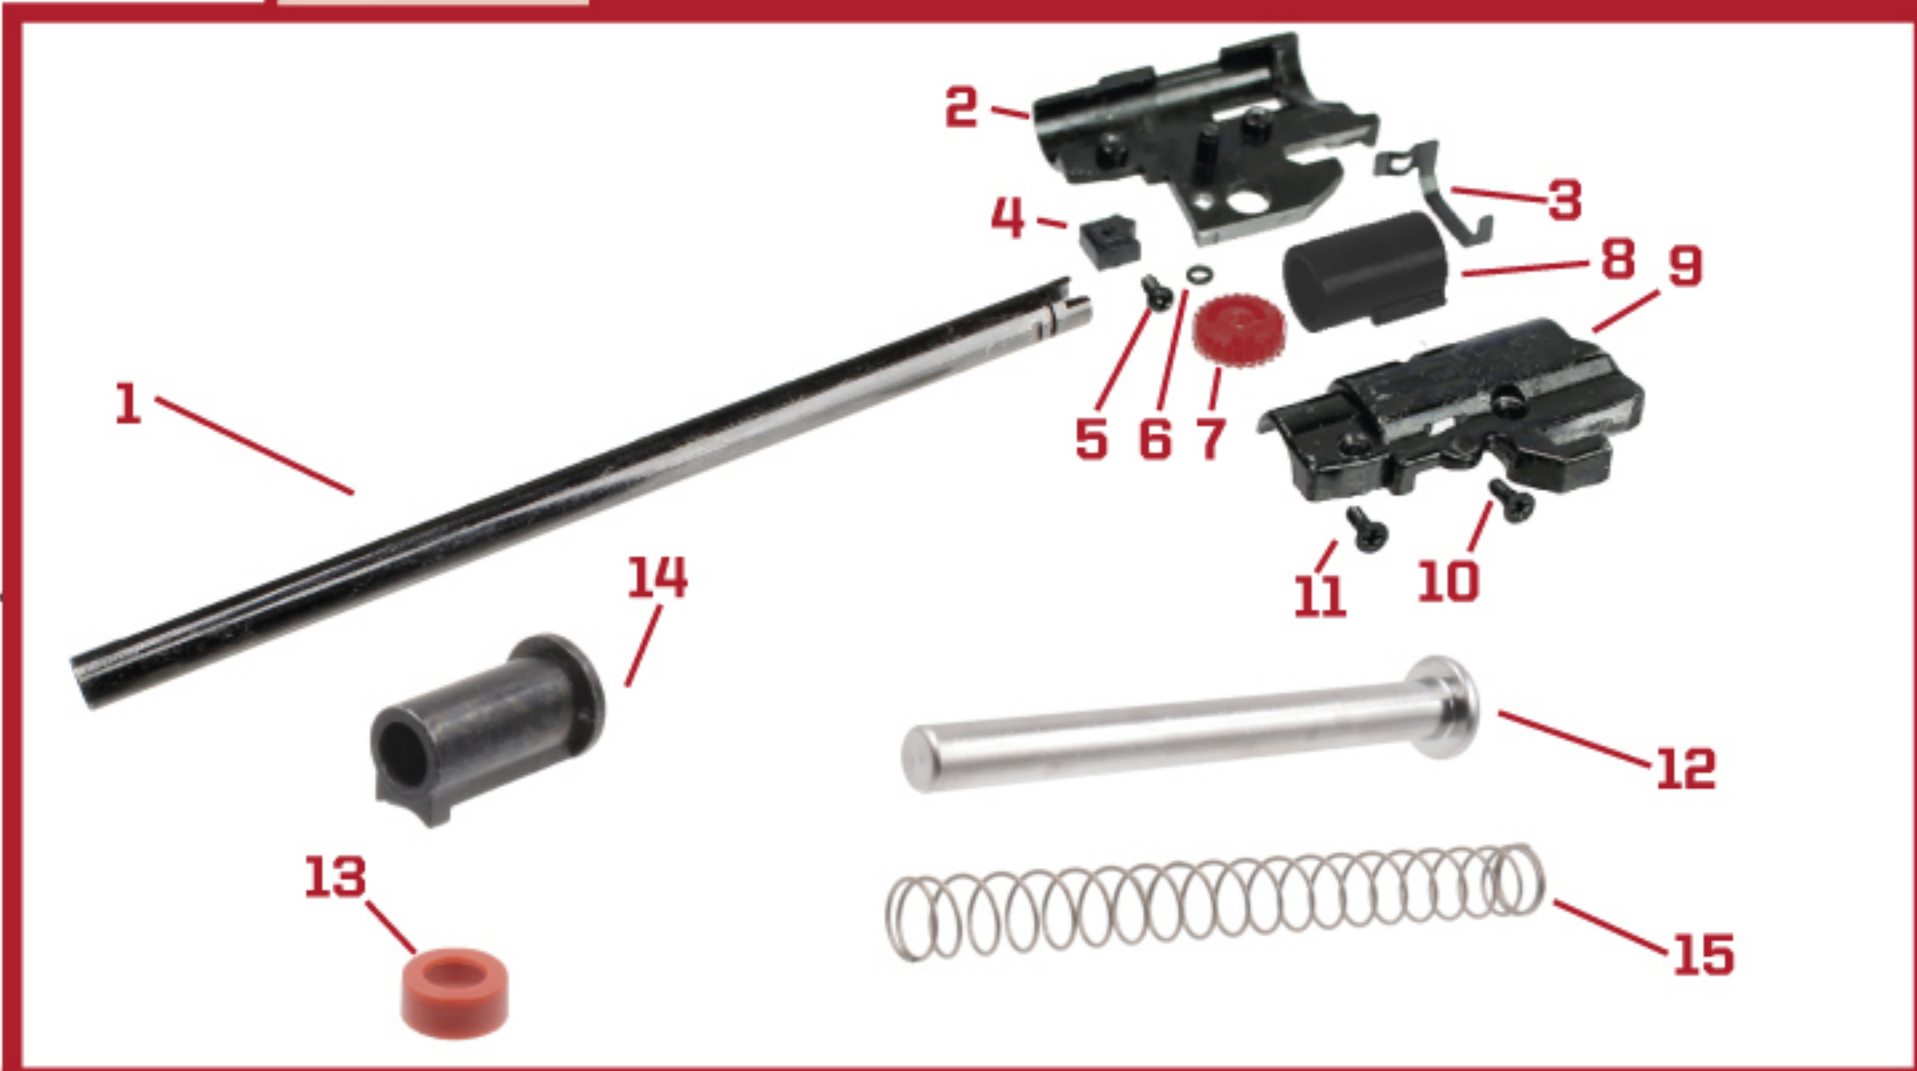

AW CUSTOM™
PERFORMANCE ENGINEERING

HX25 (ALL MODELS)

HX SERIES

Q HXBV COMPLETE HOPUP & RECOIL ROD ASSM.

Q HXBW COMPLETE GRIP ASSEMBLY

Q HXBU FRONT SIGHT ASSEMBLY

Q HXBT SLIDE, OUTER BARREL, AND NOZZLE ASSEMBLY

Q HXBX COMPLETE LOWER FRAME & HAMMER ASSEMBLY

FOR MORE INFORMATION CHECK OUT OUR WEBSITE » WWW.ARMORERWORKS.COM

PARTS INFORMATION

To find parts information on our website just add the parts group code into the search bar on our website