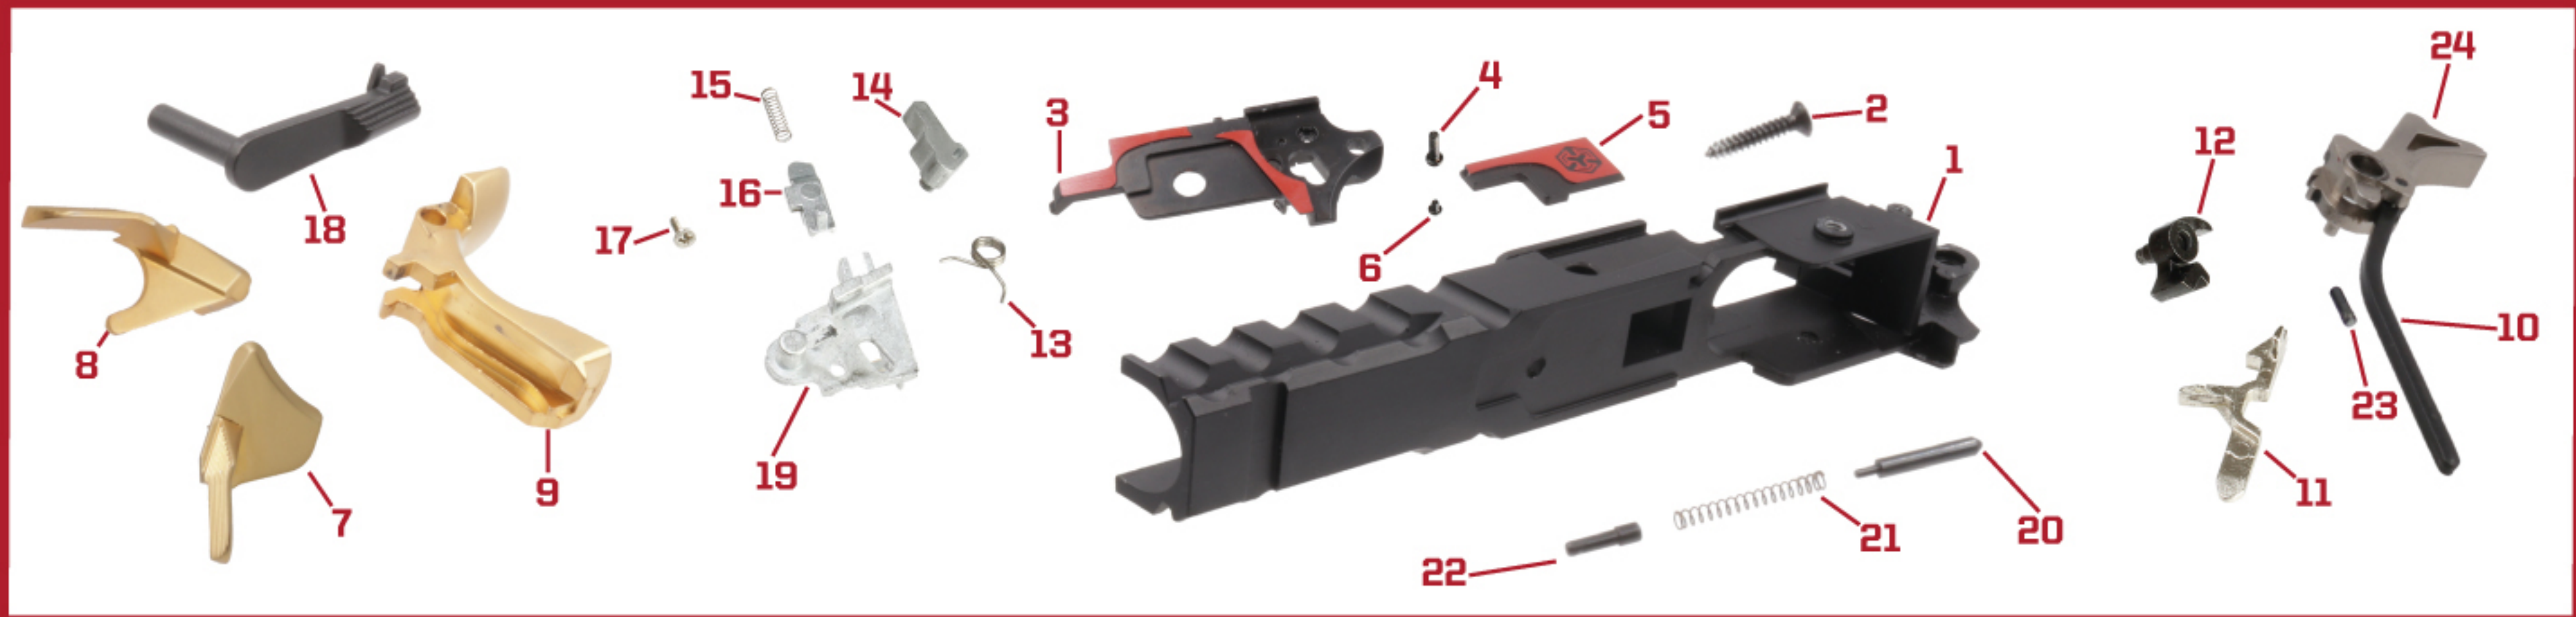

AW CUSTOM™
PERFORMANCE ENGINEERING

HX25 (ALL MODELS)

HX SERIES

Q HXBV COMPLETE HOPUP & RECOIL ROD ASSM.

Q HXBW COMPLETE GRIP ASSEMBLY

Q HXBU FRONT SIGHT ASSEMBLY

Q HXBT SLIDE, OUTER BARREL, AND NOZZLE ASSEMBLY

Q HXBX COMPLETE LOWER FRAME & HAMMER ASSEMBLY

FOR MORE INFORMATION CHECK OUT OUR WEBSITE » WWW.ARMORERWORKS.COM

PARTS INFORMATION

To find parts information on our website just add the parts group code into the search bar on our website