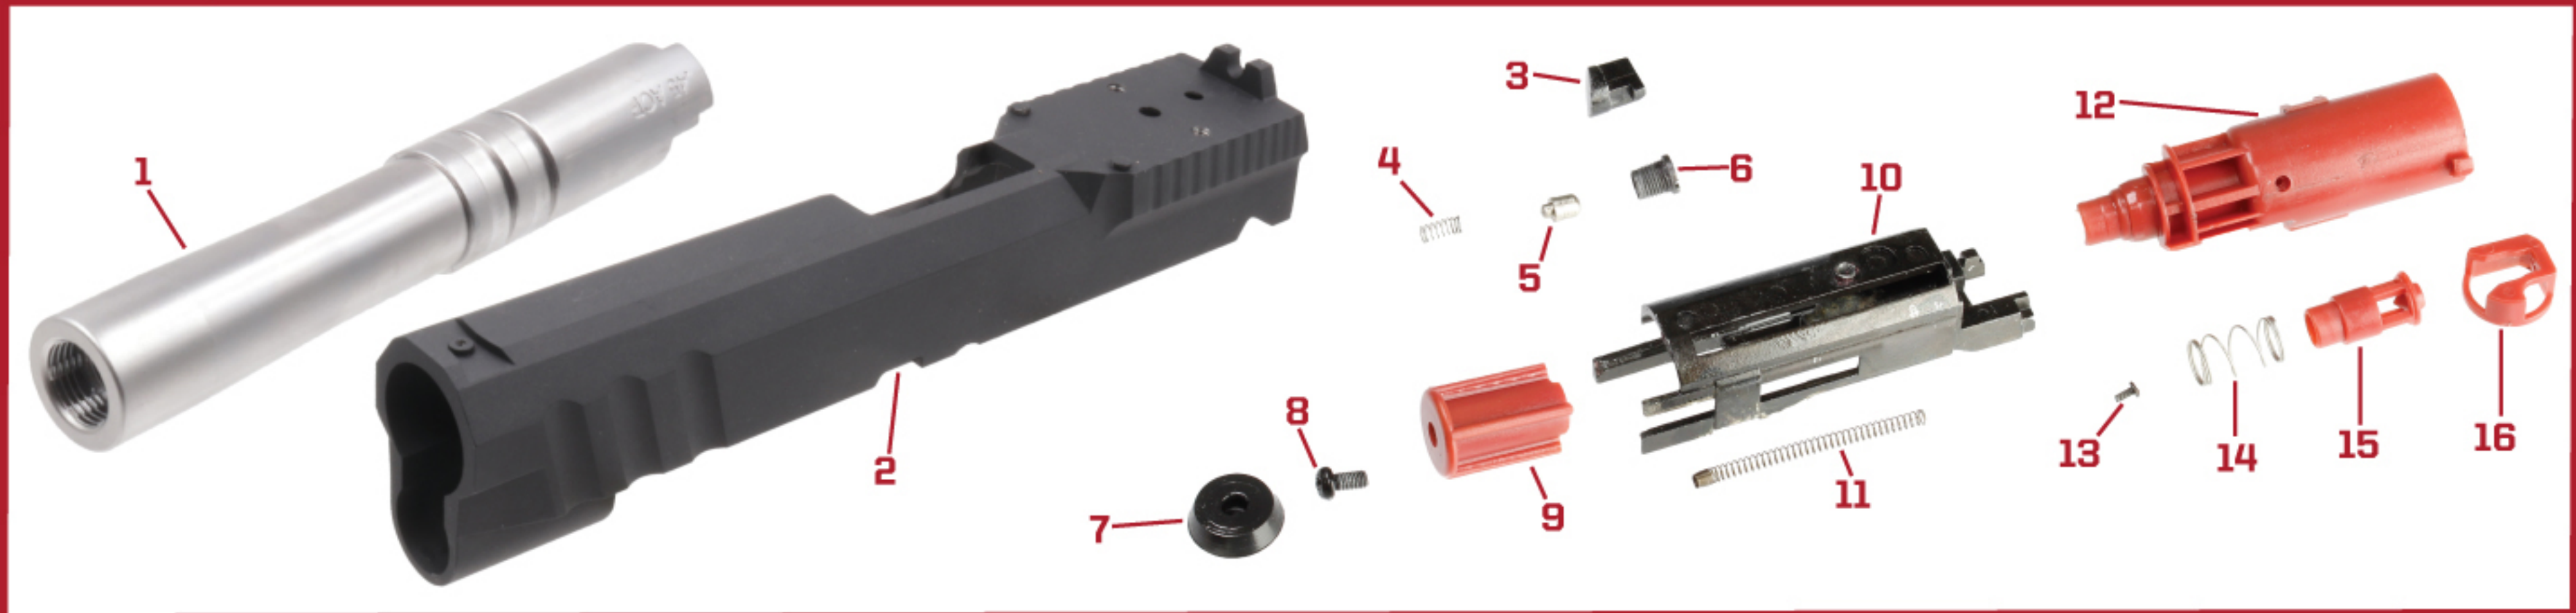

AW CUSTOM™
PERFORMANCE ENGINEERING

HX25 (ALL MODELS)

HX SERIES

Q HXBV COMPLETE HOPUP & RECOIL ROD ASSM.

Q HXBW COMPLETE GRIP ASSEMBLY

Q HXBU FRONT SIGHT ASSEMBLY

Q HXBT SLIDE, OUTER BARREL, AND NOZZLE ASSEMBLY