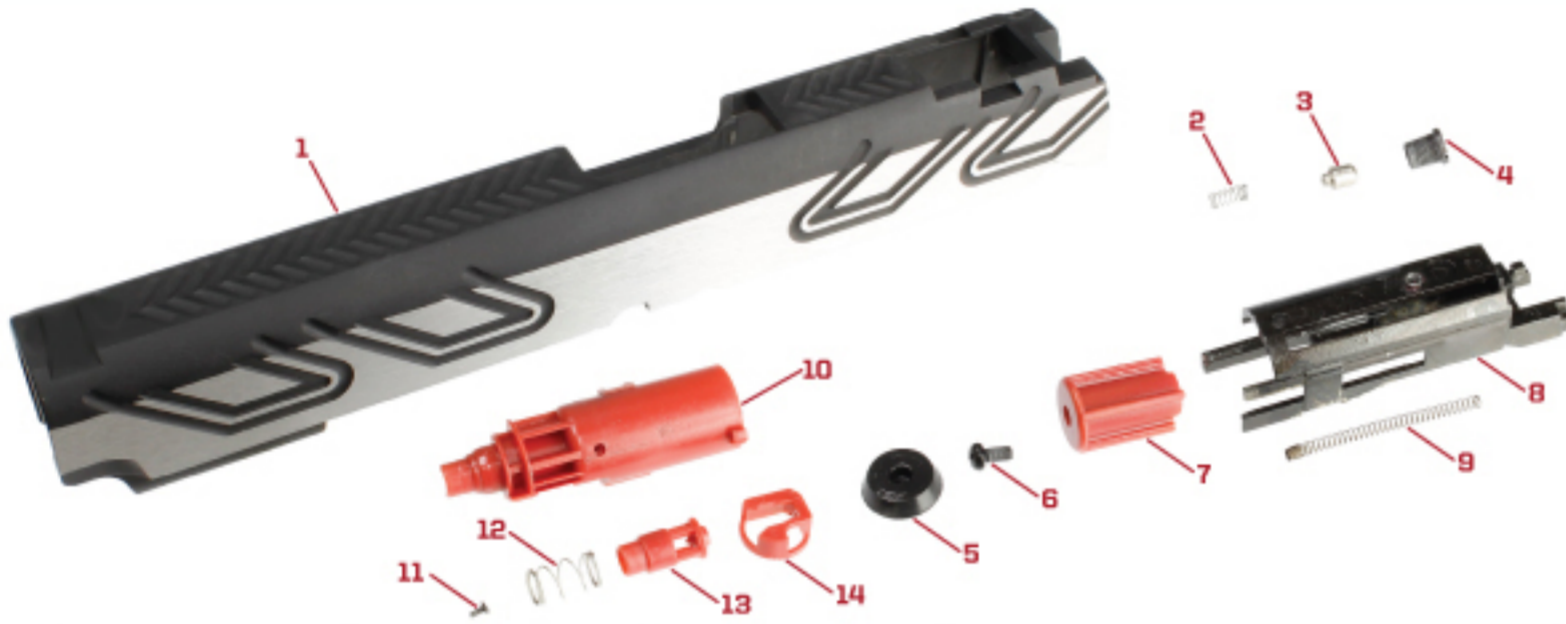

HX23 (ALL MODELS)

HX SERIES

AW CUSTOM™
PERFORMANCE EQUIPMENT

Q HXBE BARREL, HOPUP & RECOIL ROD ASSM.

Q HXBF COMPLETE GRIP ASSEMBLY

Q HXBD SLIDE AND NOZZLE ASSEMBLY

Q HXBG FRONT & REAR SIGHTS

Q HXBH COMPLETE LOWER FRAME & HAMMER ASSEMBLY