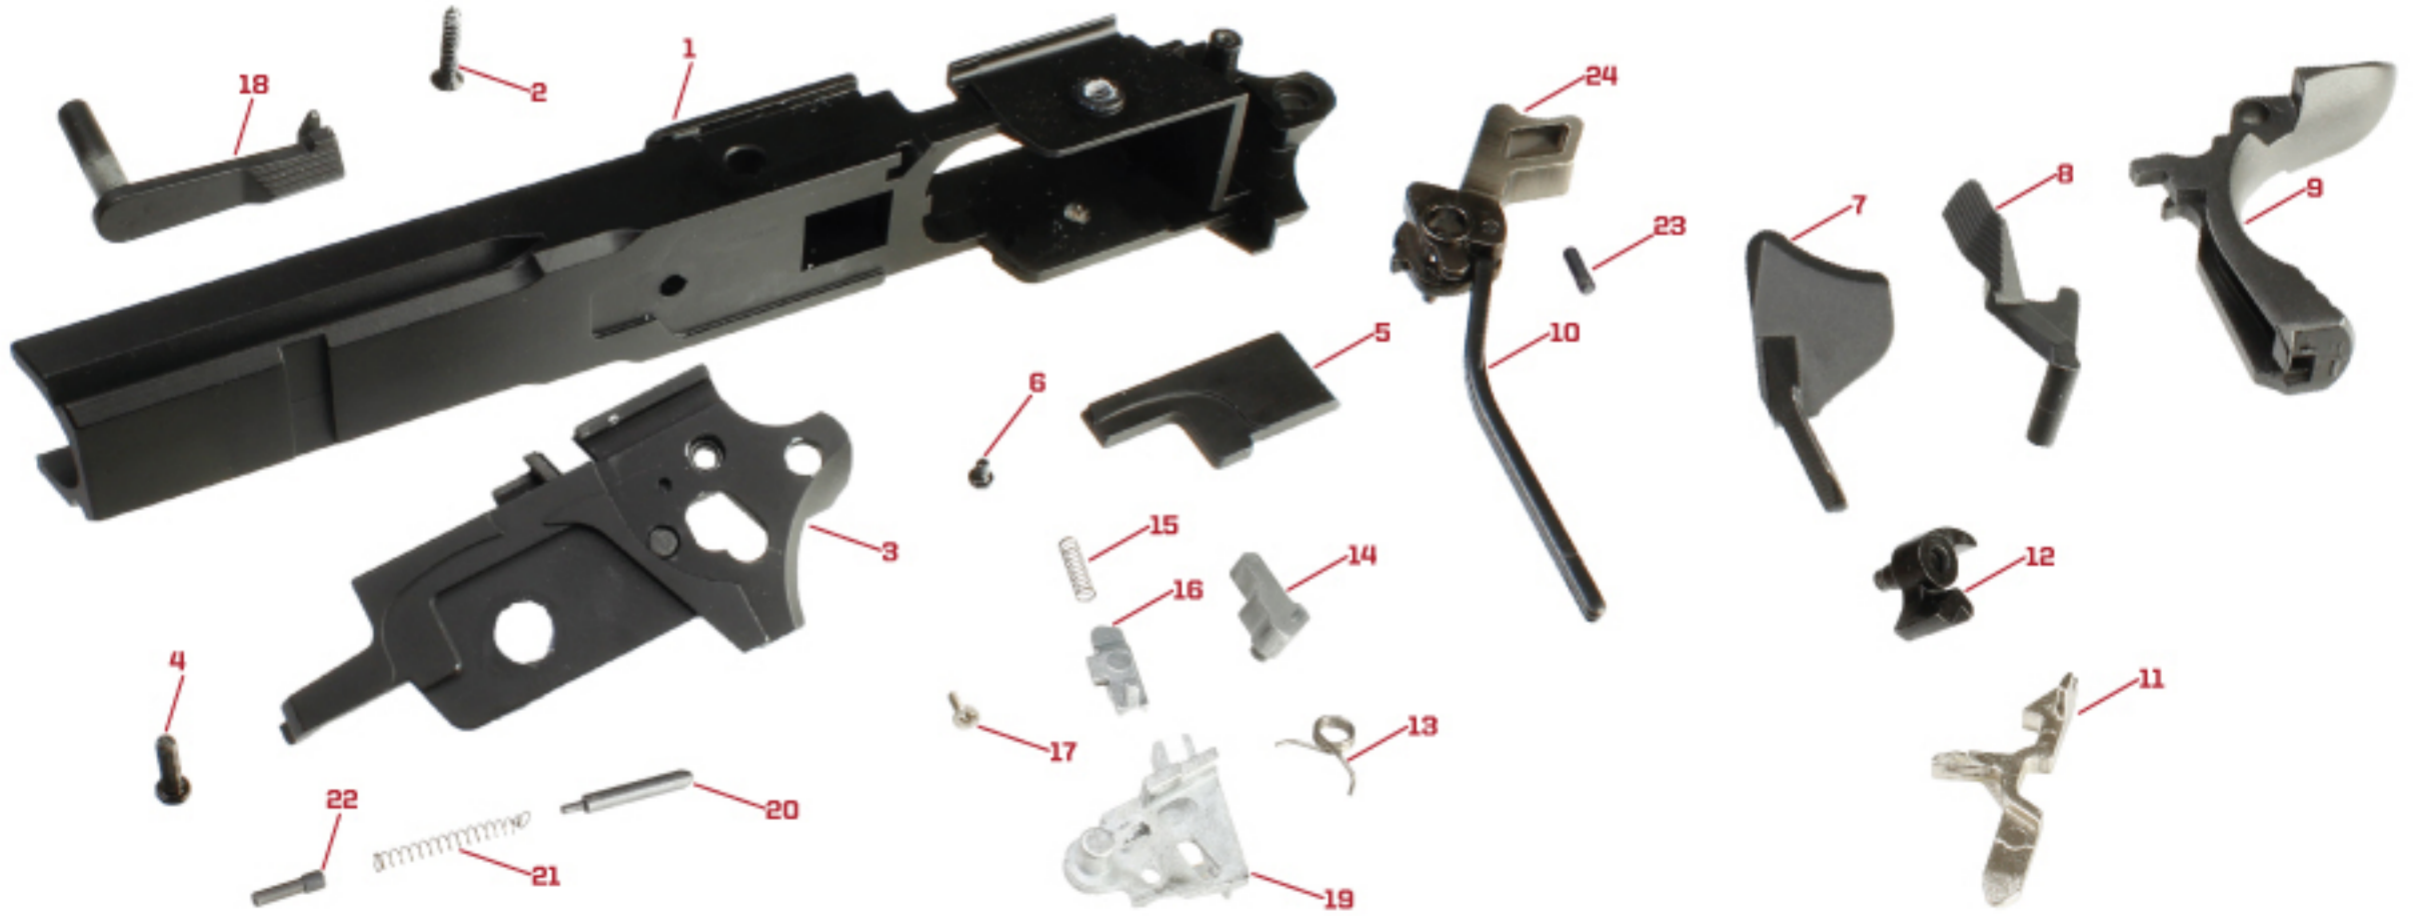

HX23 (ALL MODELS)

HX SERIES

AW CUSTOM™
PERFORMANCE EQUIPMENT

Q HXBE BARREL, HOPUP & RECOIL ROD ASSM.

Q HXBF COMPLETE GRIP ASSEMBLY

Q HXBD SLIDE AND NOZZLE ASSEMBLY

Q HXBG FRONT & REAR SIGHTS

Q HXBH COMPLETE LOWER FRAME & HAMMER ASSEMBLY