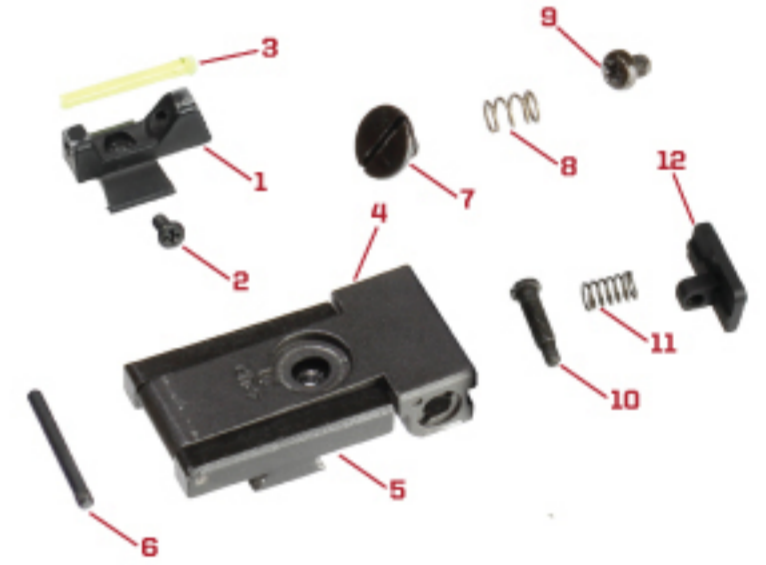

HX23 (ALL MODELS)

HX SERIES

AW CUSTOM™
PERFORMANCE EQUIPMENT

Q HXBE BARREL, HOPUP & RECOIL ROD ASSM.

Q HXBF COMPLETE GRIP ASSEMBLY

Q HXBD SLIDE AND NOZZLE ASSEMBLY

Q HXBG FRONT & REAR SIGHTS

Q HXBH COMPLETE LOWER FRAME & HAMMER ASSEMBLY