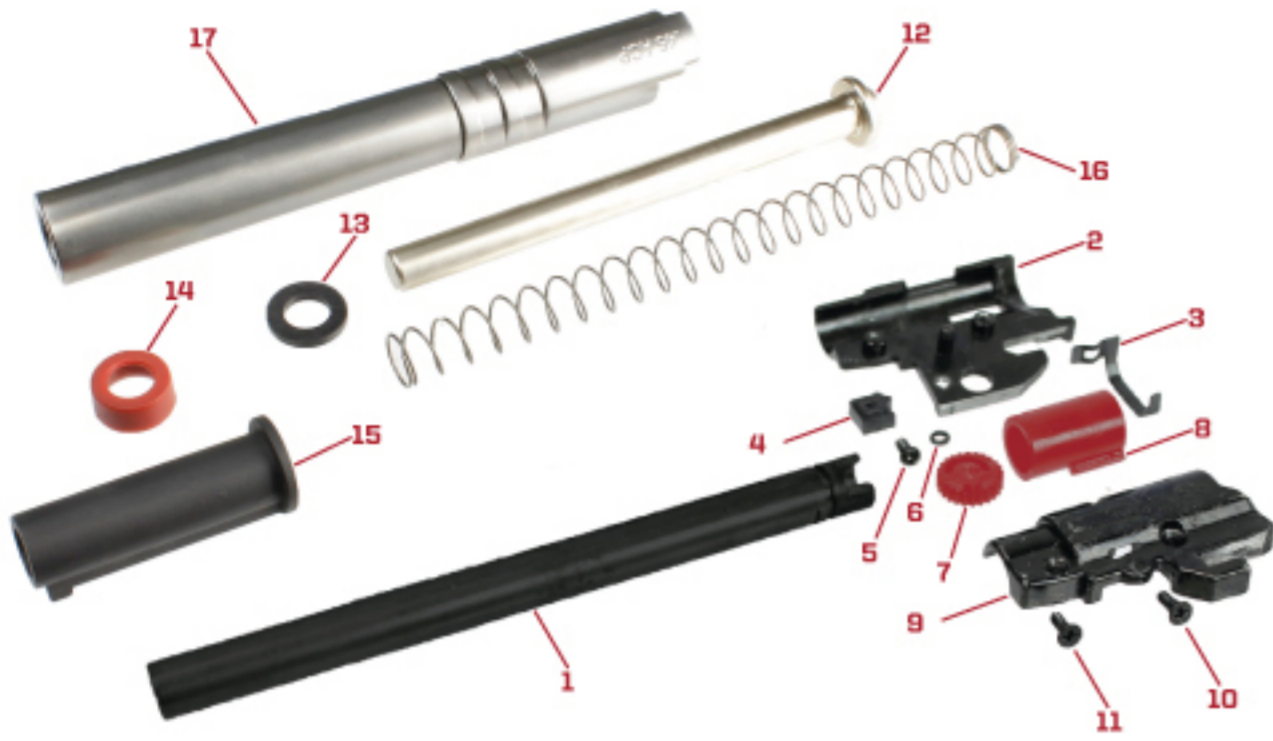

HX23 (ALL MODELS)

HX SERIES

AW CUSTOM™
PERFORMANCE EQUIPMENT

Q HXBE BARREL, HOPUP & RECOIL ROD ASSM.

Q HXBF COMPLETE GRIP ASSEMBLY

Q HXBD SLIDE AND NOZZLE ASSEMBLY

Q HXBG FRONT & REAR SIGHTS

Q HXBH COMPLETE LOWER FRAME & HAMMER ASSEMBLY